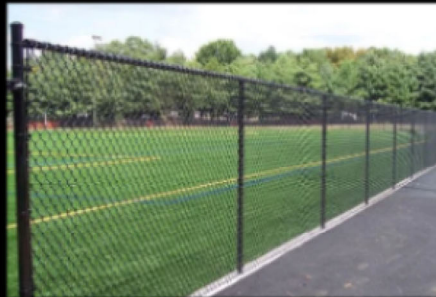

Fence Style Sheet

Galvanized Chain Link

Black Chain Link

Privacy Slats

Ornamental

Vinyl

Custom Decks

Other Options:

- Entry Gates
- Colored Slats
- Heavy Gauge
- Barbed Wire
- Razor Wire
- Pasture Fence

- Many Styles
- We Do DECKS too!
- Call Today

GoodNeighborFenceCompany.com
GoodNeighborFencePDX@gmail.com

Good Neighbor Fence Company
(971) 236-8270