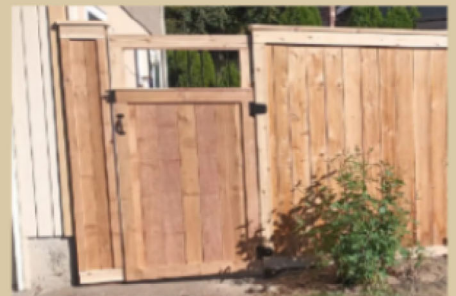

Fence Style Sheet

Cedar Privacy

Good Neighbor

Picture Frame

Cedar Top Rail

Standard Gate

Custom Gate

Other Options:

- Dog Eared Top
- Horizontal Board
- Hog Wire Fence
- Board on Board
- Split Rail Fence
- Shadow Box
- Lattice Top Fence
- Metal Post Upgrade
- Custom Design Available

GoodNeighborFenceCompany.com
GoodNeighborFencePDX@gmail.com