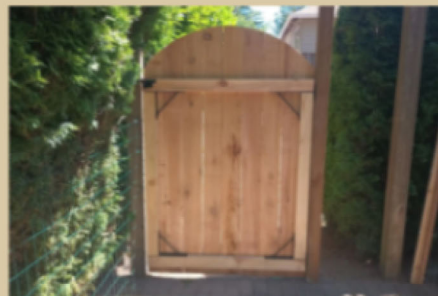

Fence Style Sheet

Cedar Privacy

Good Neighbor

Picture Frame

Cedar Top Rail

Standard Gate

Custom Gate

Other Options:

- Dog Eared Top
- Horizontal Board
- Hog Wire Fence
- Board on Board
- Split Rail Fence
- Shadow Box
- Lattice Top Fence
- Metal Post Upgrade
- Custom Design Available

GoodNeighborFenceCompany.com
GoodNeighborFencePDX@gmail.com